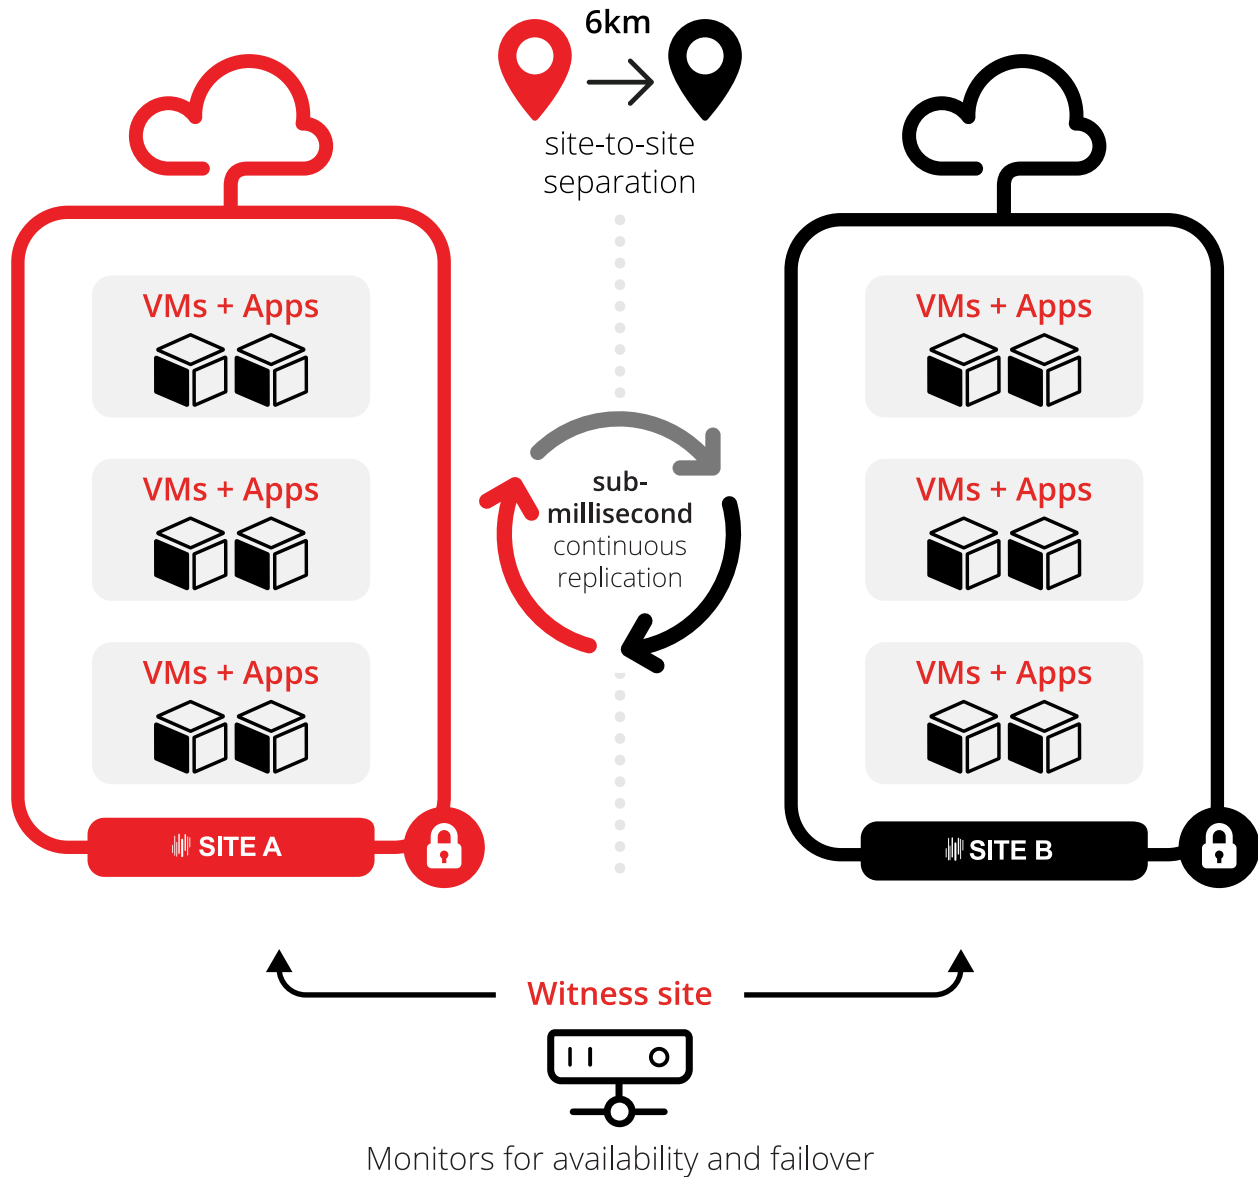

# Cloud **Activ**<sup>TM</sup>

- ⓘ Host failover between sites for VMs
- ⓘ vSAN stretched cluster technology
- ⓘ Sites and network can operate independently
- ⓘ Backed up to Manchester location
- ⓘ Storage failover between sites
- ⓘ Built-in disaster recovery
- ⓘ No IP reconfiguration in event of failover
- ⓘ Dual 10GB inter-site connectivity